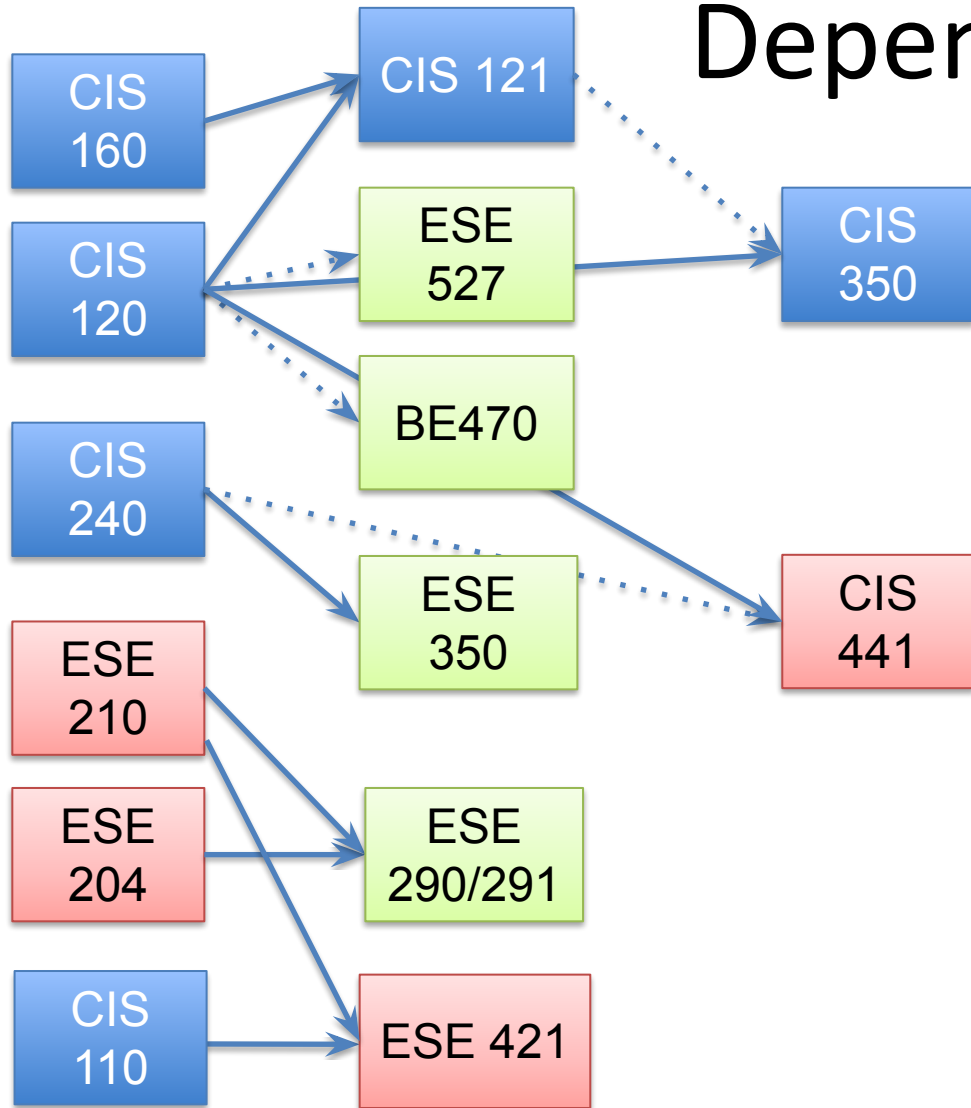

SSE Core Course Dependencies

SSE ISE-1 Course Dependencies

SSE ISE-2 Course Dependencies

 prereq

 coreq ok

 recommended

 Both

 Spring only

 Fall only

SSE System Design Course

Dependencies

→ prereq

- - - coreq ok

⋯ recommended

Both

Spring only

Fall only