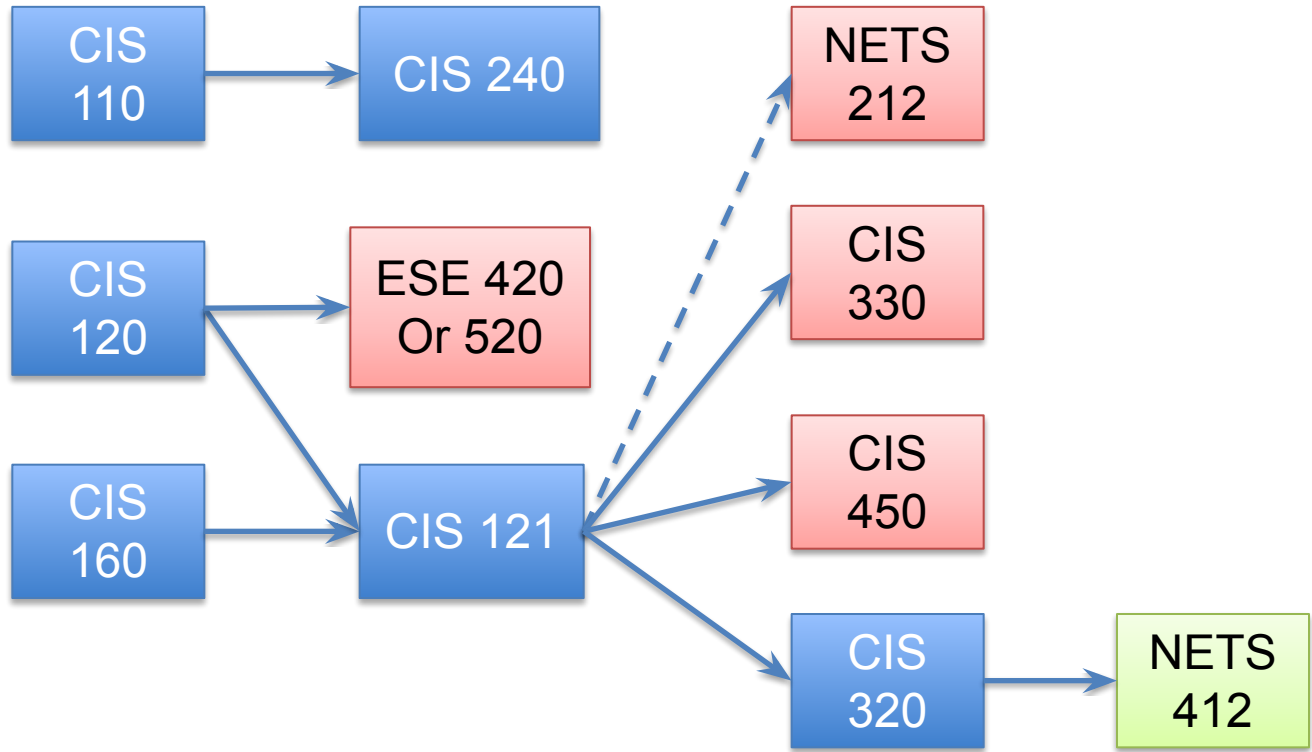

SSE Core Course Dependencies

SSE ISE-1 Course Dependencies

SSE ISE-2 Course Dependencies

 prereq

 coreq ok

 recommended

 Both

 Spring only

 Fall only

SSE System Design Course

Dependencies

→ prereq

- - - coreq ok

⋯ recommended

Both

Spring only

Fall only