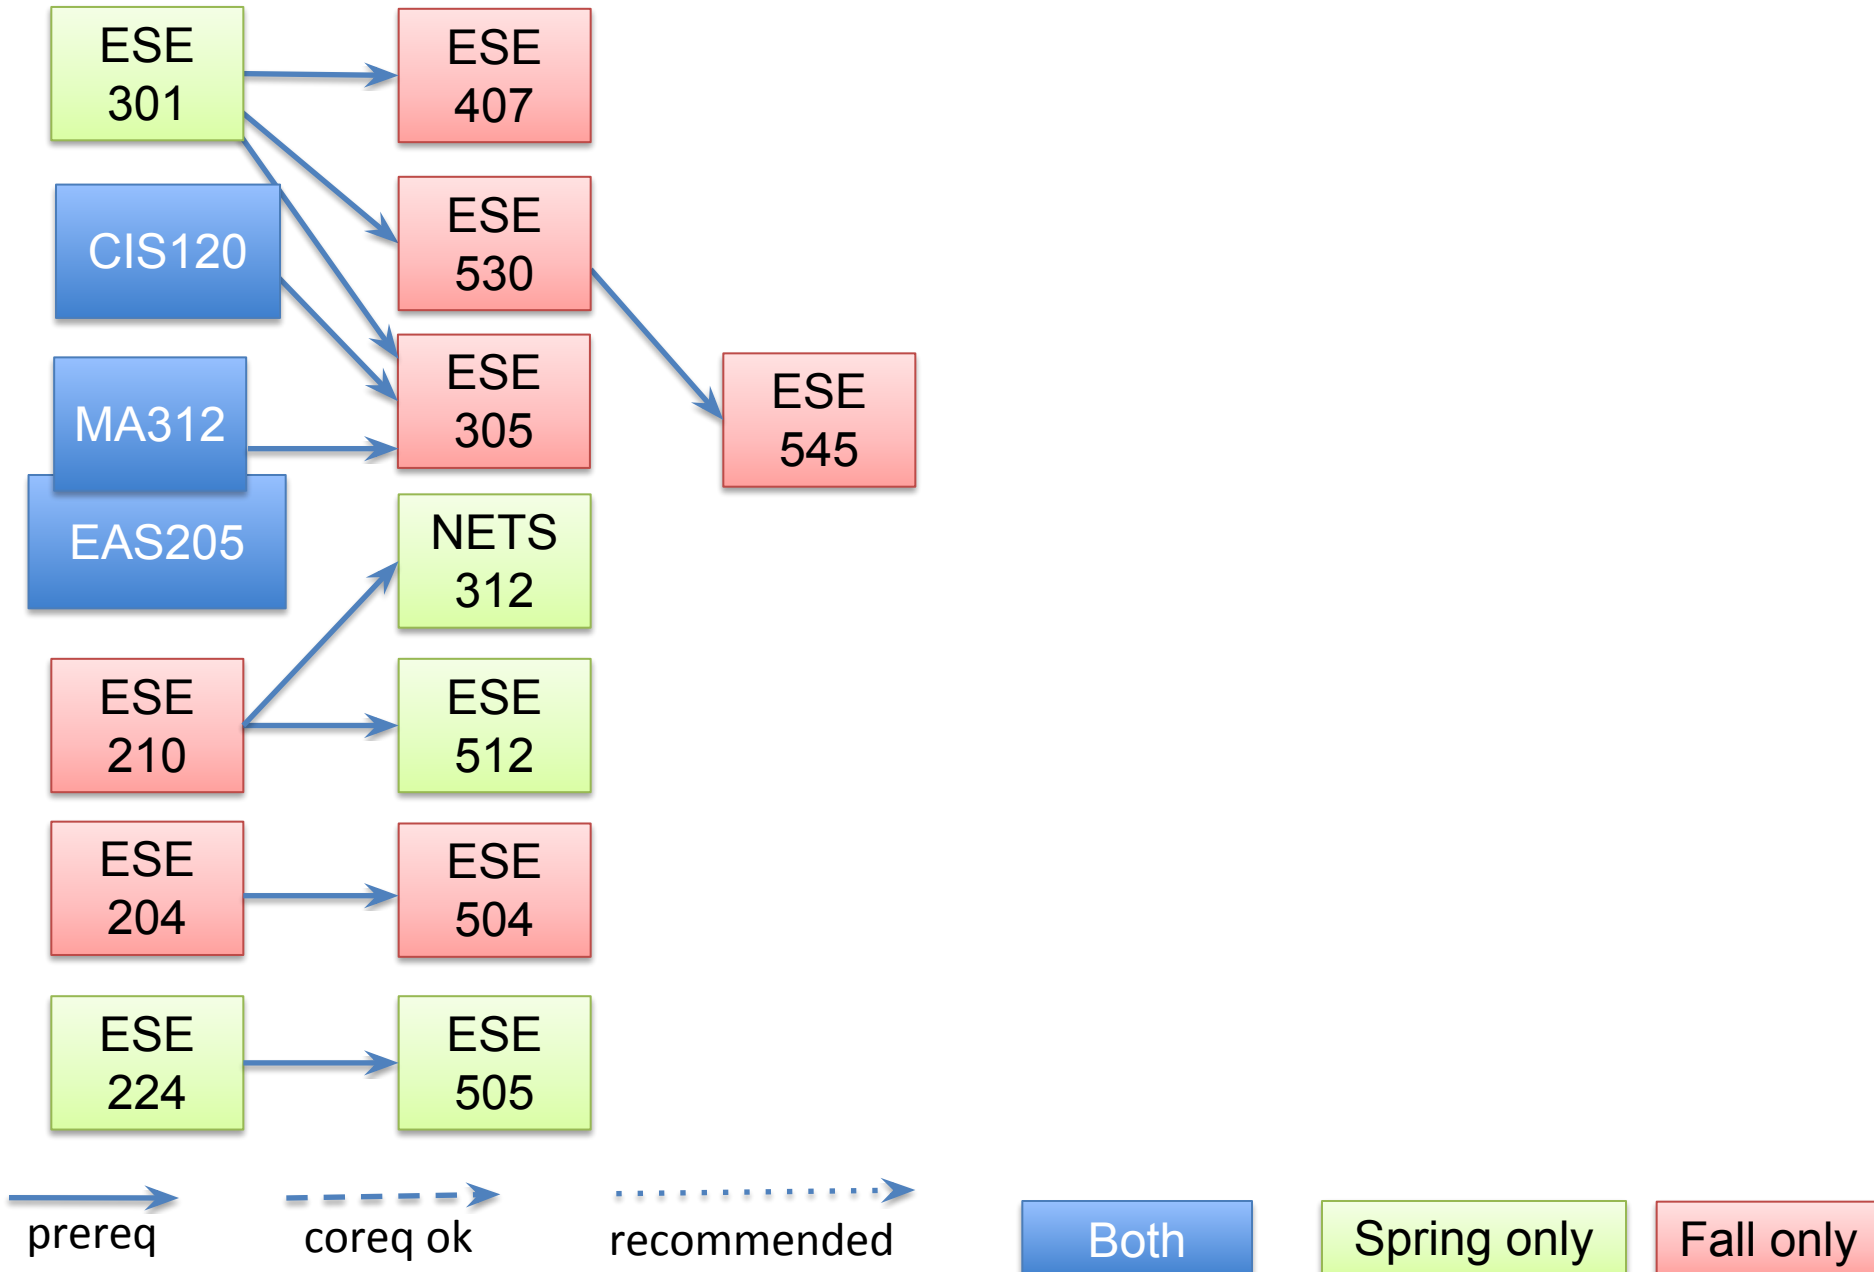

SSE Core Course Dependencies

SSE ISE-1 Course Dependencies

SSE ISE-2 Course Dependencies

 prereq

 coreq ok

 recommended

 Both

 Spring only

 Fall only

SSE System Design Course

Dependencies

→ prereq

- - - coreq ok

⋯ recommended

Both

Spring only

Fall only