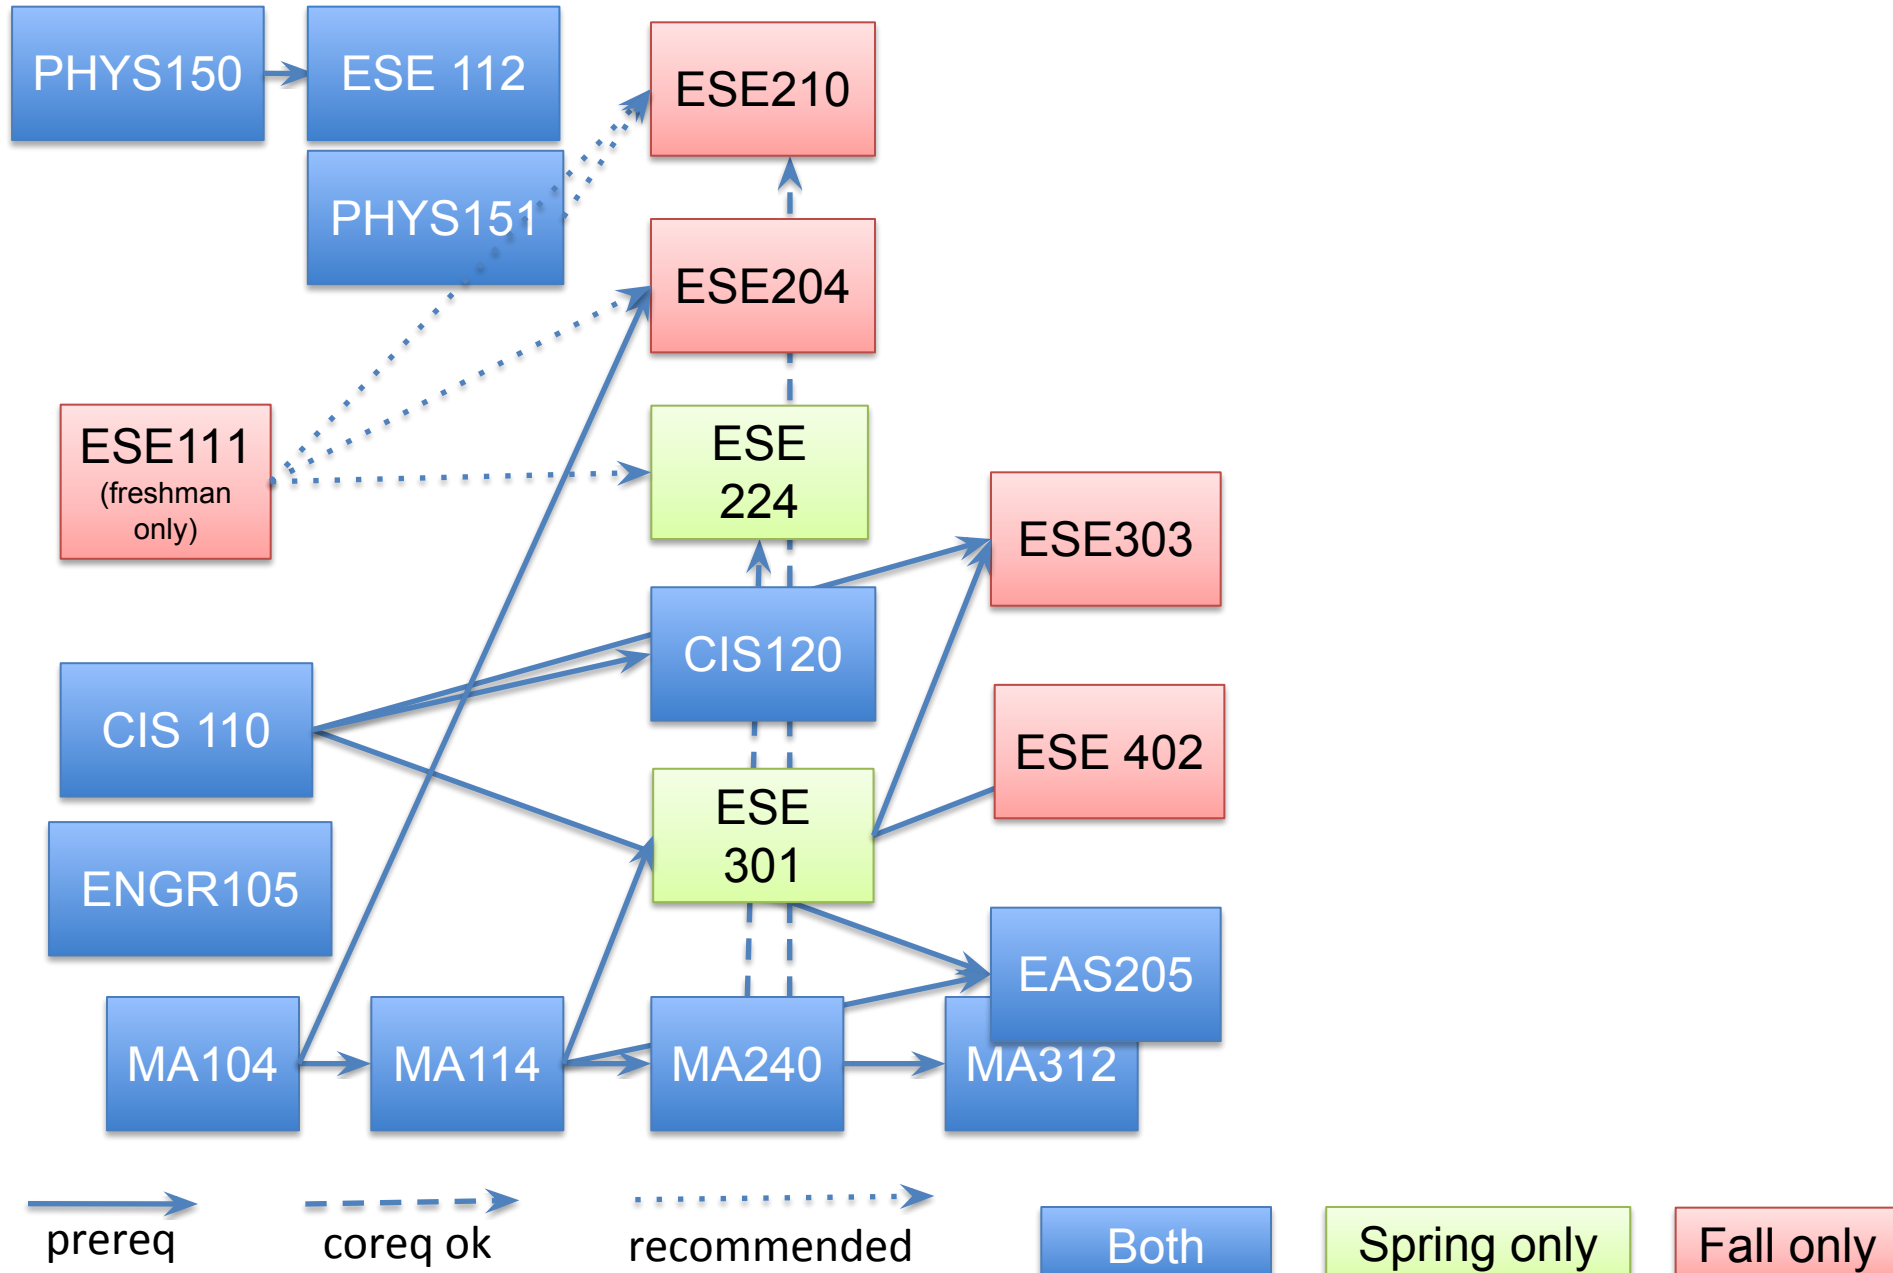

SSE Core Course Dependencies

SSE ISE-1 Course Dependencies

SSE ISE-2 Course Dependencies

 prereq

 coreq ok

 recommended

 Both

 Spring only

 Fall only

SSE System Design Course

Dependencies

→ prereq

- - - coreq ok

⋯ recommended

Both

Spring only

Fall only